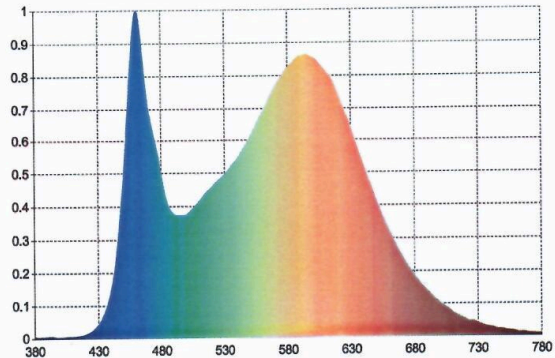

Lighting Measure Report

Color Parameter

Chroma Coordinate: $x=0.3831$ $y=0.3699$ $u=0.2296$ $v=0.3326$ $Duv=0.0039$
Chroma Coordinate: $u'=0.2296$ $v'=0.4989$
CCT.: CCT=3875K Dominant: $d=582.1nm$ Barycenter: $b=571nm$ Peak Wavelength: $p=460.7nm$
FWHM: 29.4nm Purity: $Pe=25.94\%$ Red Ratio: $R=0.192$ Green Ratio: $G=0.757$ Blue Ratio: $B=0.05$
Color CRI.: $Ra=82.88$ $AvgR(1\sim14)=78.43$ $AvgR(1\sim15)=78.47$

R 1=85	R 2=99	R 3=89	R 4=75	R 5=84	R 6=93	R 7=78
R 8=61	R 9=13	R 10=94	R 11=74	R 12=68	R 13=90	R 14=95

R15=79
GAI: $GAI\_EES=71.02$, $GAI\_BB8=92.46$, $GAI\_BB15=92.46$

Luminosity Parameter

Luminous Flux(380-780nm): 2668.55lm Optical Power(380-780nm): 7.407W Efficient(380-780nm): 60.37lm/W
EEI: 0.2256 Energy Class: A(EU874-2012)

Electric Parameter

Voltage: $U=231V$ Current: $I=314mA$ Power: $P=44.2W$ PF: $PF=0.607$

Device State

Wavelength Range: 380nm-780nm Wavelength Interval: 1nm

CIE1931 Chroma Figure

Standard: LM-79-08

Product Model: PRD-C 0367-3 LED 118W 2700K+6400	Manufacturer: PLD
Sample No.: 1	Product Category: LED
Test Cond: $Tg=20Cels$ $Ta=20Cels$ $RH=60.0\%$	Measure Device: Volnic X-10 Series CCD Spectrum System
Test Date: 2021-12-9 17:9:59	Operator(Sign): _____