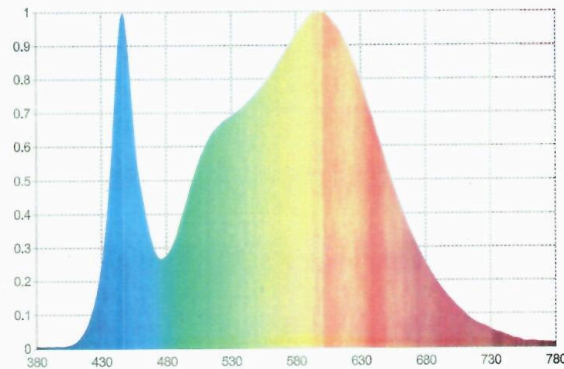

Lighting Measure Report

Color Parameter

Chroma Coordinate: $x=0.3862$ $y=0.3771$ $u=0.2287$ $v=0.3351$ $Duv=0.0014$

Chroma Coordinate: $u=0.2287$ $v=0.5026$

CCT.: CCT=3850K Dominant: $d=579.8\text{nm}$ Barycenter: $b=572\text{nm}$ Peak Wavelength: $p=446.4\text{nm}$

FWHM: 22.8nm Purity: $Pe=29.11\%$ Red Ratio: $R=0.193$ Green Ratio: $G=0.773$ Blue Ratio: $B=0.035$

Color CRI.: $Ra=85.73$ $AvgR(1\sim14)=80.43$ $AvgR(1\sim15)=80.33$

R 1=85 R 2=91 R 3=96 R 4=86 R 5=85 R 6=88 R 7=87

R 8=68 R 9=18 R 10=78 R 11=87 R 12=73 R 13=86 R 14=98

R 15=79

GAI: $GAI\_EES=74.36$, $GAI\_BB8=97.38$, $GAI\_BB15=97.38$

Luminosity Parameter

Luminous Flux(380-780nm): 4696.59lm Optical Power(380-780nm): 12.97W Efficient(380-780nm): 105.9lm/W

EI: 0.1287 Energy Class: A+(EU874-2012)

Electric Parameter

Voltage: $U=231.2\text{V}$ Current: $I=320\text{mA}$ Power: $P=44.36\text{W}$ PF: $PF=0.598$

Device State

Wavelength Range: 380nm-780nm Wavelength Interval: 1nm

CIE1931 Chroma Figure

Standard: LM-79-08

Product Model: PRD-C 0532-5 3000K+6400K

Sample No.: 1

Test Cond: $Tg=20\text{Cels}$ $Ta=20\text{Cels}$ $RH=60.0\%$

Test Date: 2023-3-26 16:24:4

Manufacturer: PLD

Product Category: LED

Measure Device: Volnic X-10 Series CCD Spectrum System

Operator(Sign): _____