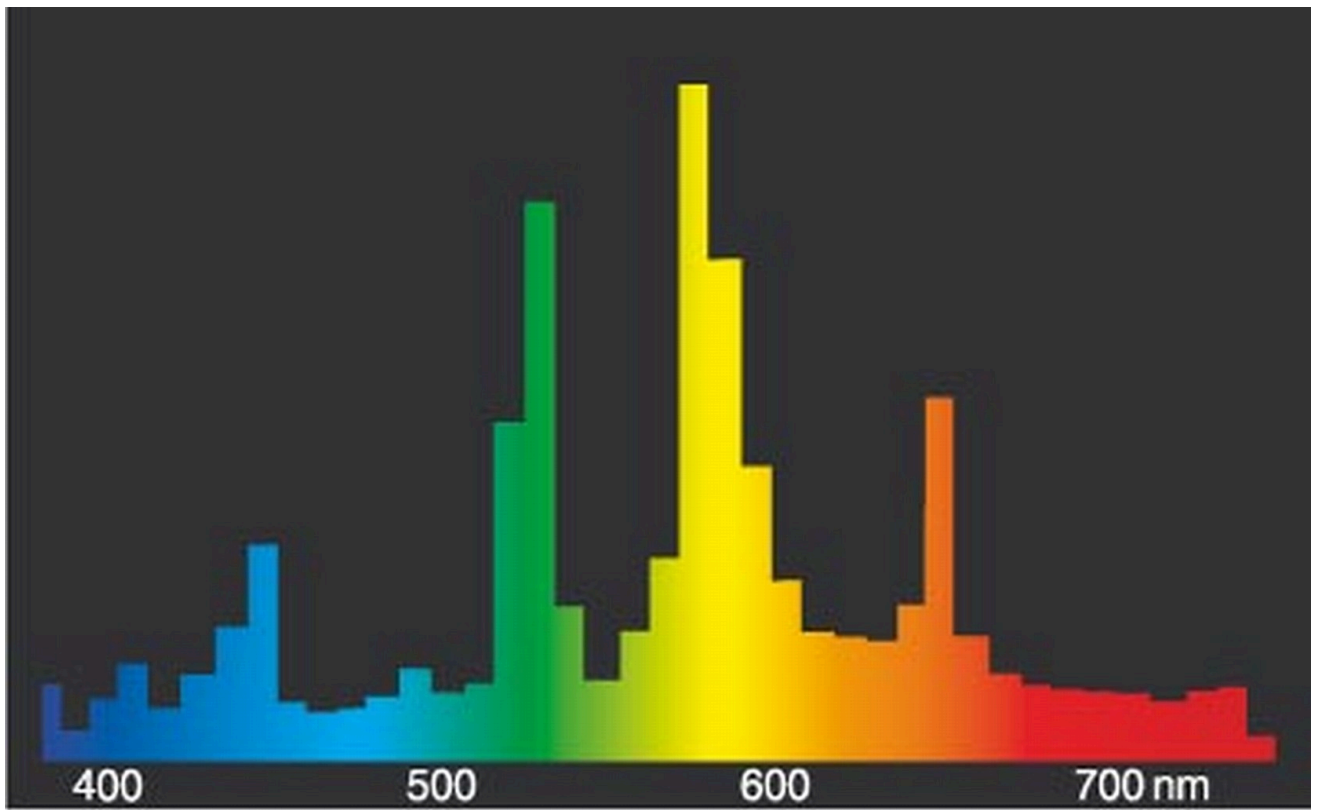

Model identifier: 4008597196652

Type of light source:

Lighting technology used:	MH	Non-directional or directional:	NDLS
Light source cap-type (or other electric interface)	R7s		
Mains or non-mains:	NMLS	Connected light source (CLS):	No
Colour-tuneable light source:	No	Envelope:	Second
High luminance light source:	No		
Anti-glare shield:	No	Dimmable:	No

Product parameters

Parameter	Value	Parameter	Value
General product parameters:			
Energy consumption in on-mode (kWh/1000 h), rounded up to the nearest integer	155	Energy efficiency class	G
Useful luminous flux (ϕ_{use}), indicating if it refers to the flux in a sphere (360°), in a wide cone (120°) or in a narrow cone (90°)	12 000 in Sphere (360°)	Correlated colour temperature, rounded to the nearest 100 K, or the range of correlated colour temperatures, rounded to the nearest 100 K, that can be set	3 100
On-mode power (P_{on}), expressed in W	154,7	Standby power (P_{sb}), expressed in W and rounded to the second decimal	0,00
Networked standby power (P_{net}) for CLS, expressed in W and rounded to the second decimal	-	Colour rendering index, rounded to the nearest integer, or the range of CRI-values that can be set	70
Outer dimensions without separate control gear, lighting control	Height	135	Spectral power distribution in the range 250 nm to 800 nm, at full-load
	Width	23	
	Depth	23	
			See image in last page

parts and non-lighting control parts, if any (millimetre)			
Claim of equivalent power ^(a)	-	If yes, equivalent power (W)	-
		Chromaticity coordinates (x and y)	0,427 0,398

(a): not applicable;

(b): not applicable;