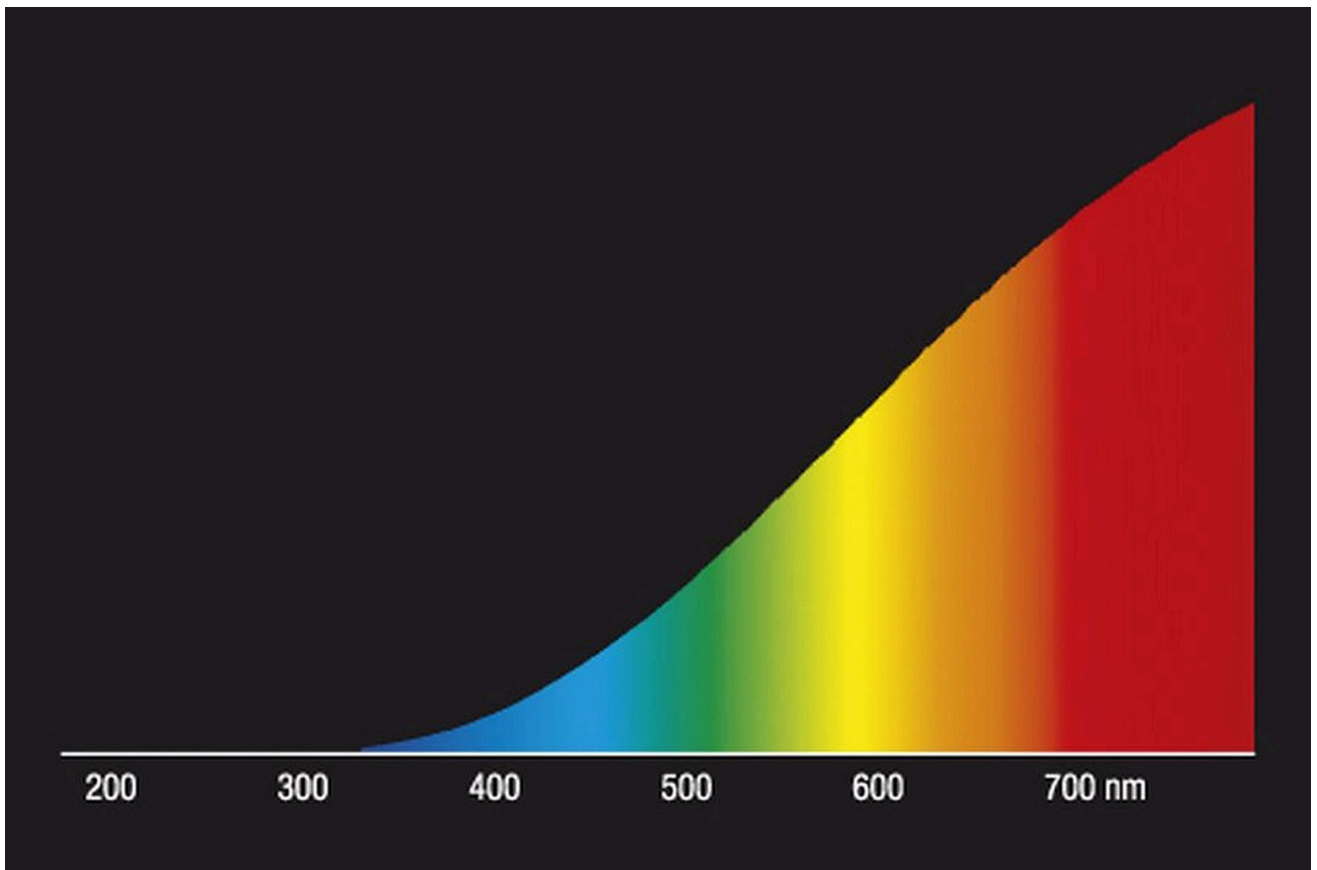

Product parameters

Parameter	Value	Parameter	Value
General product parameters:			
Energy consumption in on-mode (kWh/1000 h), rounded up to the nearest integer	785	Energy efficiency class	G
Useful luminous flux (ϕ_{use}), indicating if it refers to the flux in a sphere (360°), in a wide cone (120°) or in a narrow cone (90°)	16 100 in Sphere (360°)	Correlated colour temperature, rounded to the nearest 100 K, or the range of correlated colour temperatures, rounded to the nearest 100 K, that can be set	3 000
On-mode power (P_{on}), expressed in W	750,0	Standby power (P_{sb}), expressed in W and rounded to the second decimal	0,00
Networked standby power (P_{net}) for CLS, expressed in W and rounded to the second decimal	-	Colour rendering index, rounded to the nearest integer, or the range of CRI-values that can be set	100
Outer dimensions without separate control gear, lighting control	Height	15	Spectral power distribution in the range 250 nm to 800 nm, at full-load
	Width	192	
	Depth	12	
			See image in last page

parts and non-lighting control parts, if any (millimetre)			
Claim of equivalent power ^(a)	-	If yes, equivalent power (W)	-
		Chromaticity coordinates (x and y)	0,446 0,407

(a): not applicable;

(b): not applicable;