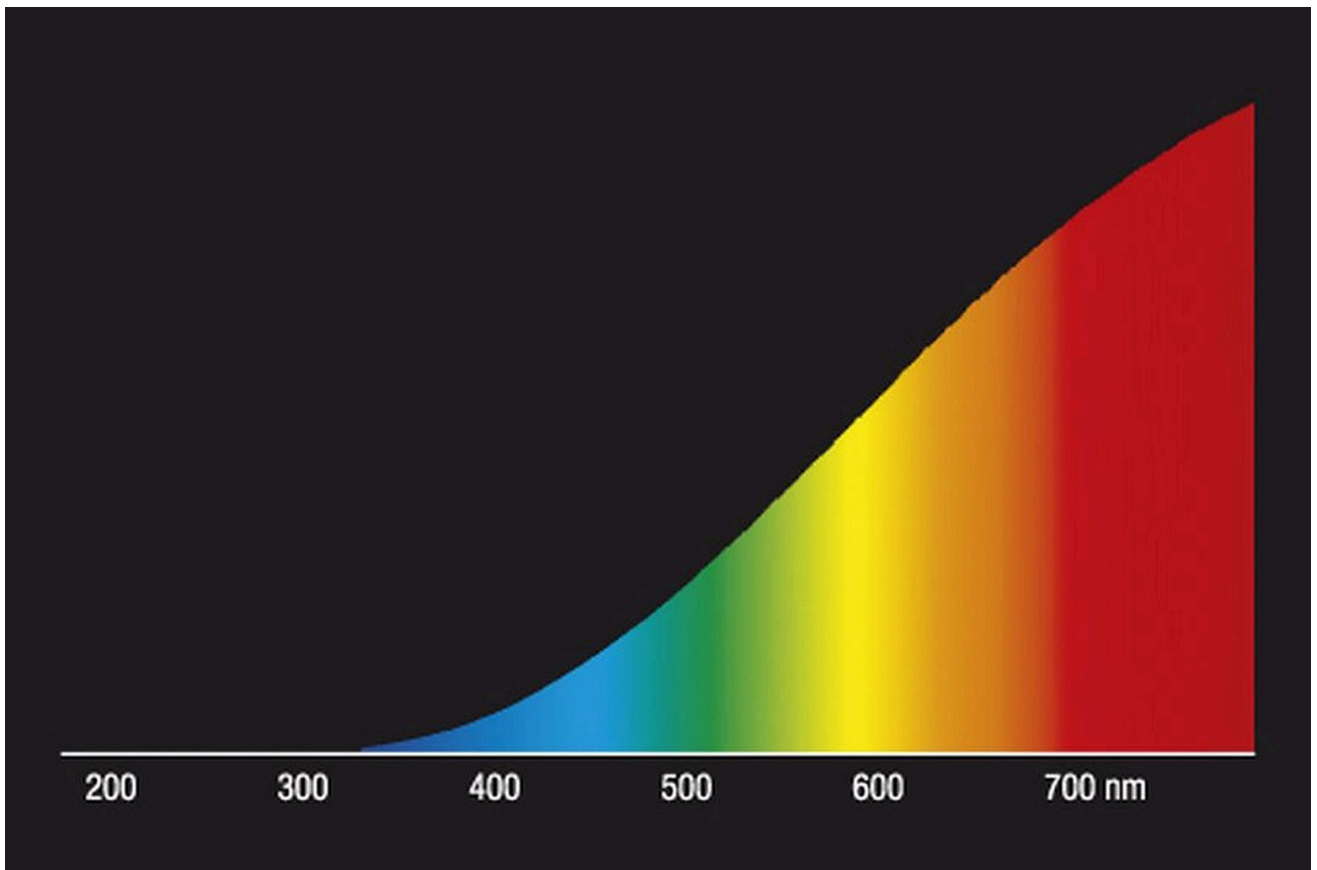

Product parameters

Parameter	Value	Parameter	Value
General product parameters:			
Energy consumption in on-mode (kWh/1000 h), rounded up to the nearest integer	1 000	Energy efficiency class	G
Useful luminous flux (ϕ_{use}), indicating if it refers to the flux in a sphere (360°), in a wide cone (120°) or in a narrow cone (90°)	21 470 in Sphere (360°)	Correlated colour temperature, rounded to the nearest 100 K, or the range of correlated colour temperatures, rounded to the nearest 100 K, that can be set	3 000
On-mode power (P_{on}), expressed in W	1 000,0	Standby power (P_{sb}), expressed in W and rounded to the second decimal	0,00
Networked standby power (P_{net}) for CLS, expressed in W and rounded to the second decimal	-	Colour rendering index, rounded to the nearest integer, or the range of CRI-values that can be set	100
Outer dimensions without separate control gear, lighting control	Height	15	Spectral power distribution in the range 250 nm to 800 nm, at full-load
	Width	192	
	Depth	12	
			See image in last page

parts and non-lighting control parts, if any (millimetre)			
Claim of equivalent power ^(a)	-	If yes, equivalent power (W)	-
		Chromaticity coordinates (x and y)	0,446 0,407

(a): not applicable;

(b): not applicable;