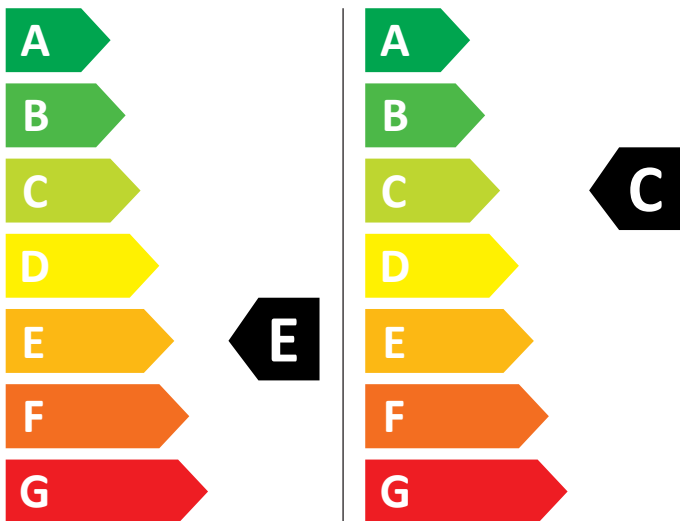

ENERG

Samsung

WD80T4046EE

326 kWh / 100

63 kWh / 100

5,0 kg

8,0 kg

80 L