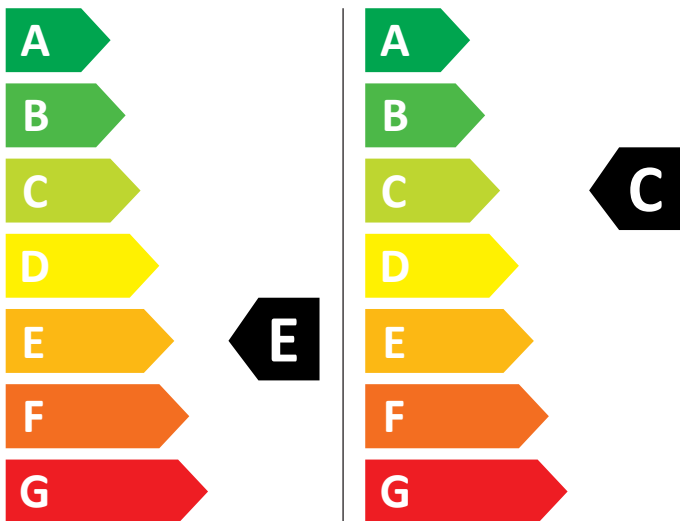

ENERG

Samsung

WD80T634DBH

326 kWh / 100

63 kWh / 100

5,0 kg

8,0 kg

80 L