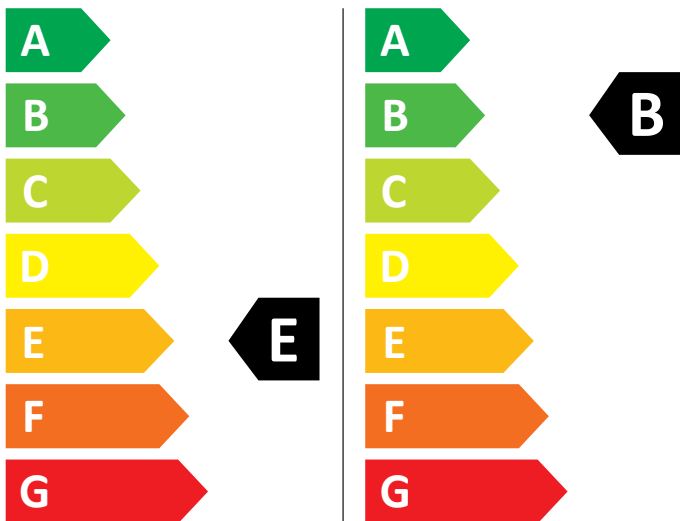

# ENERG

Samsung

WD90T554DBW

377 kWh / 100

57 kWh / 100

6,0 kg

9,0 kg

90 L