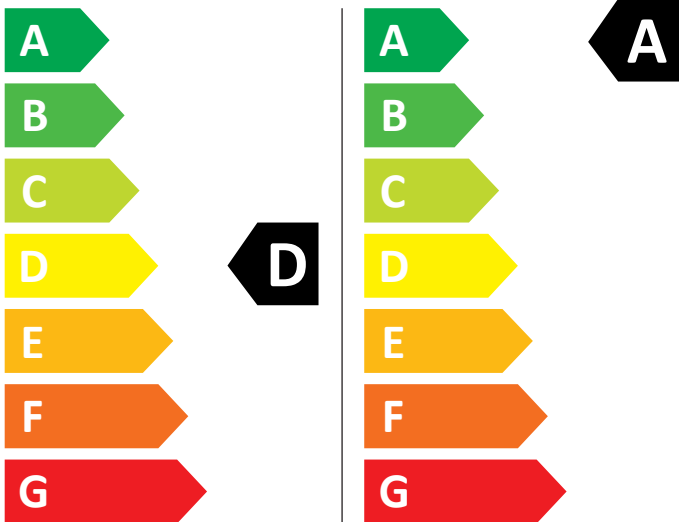

ENERG

Bosch

WDU8H542SN

307 kWh / 100

49 kWh / 100

6,0 kg

10,0 kg

74 L