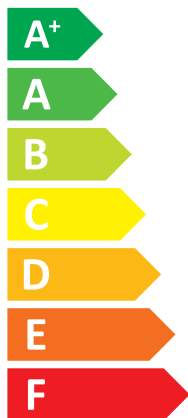

### Daikin

**A++**

**A+**

Two sound power level icons. The top one shows a speaker inside a house icon with the value **47 dB**. The bottom one shows a speaker outside a house icon with the value **53 dB**.

A legend for power consumption in kW, shown as colored squares: dark blue for 9 kW, medium blue for 9 kW, and light blue for 10 kW.