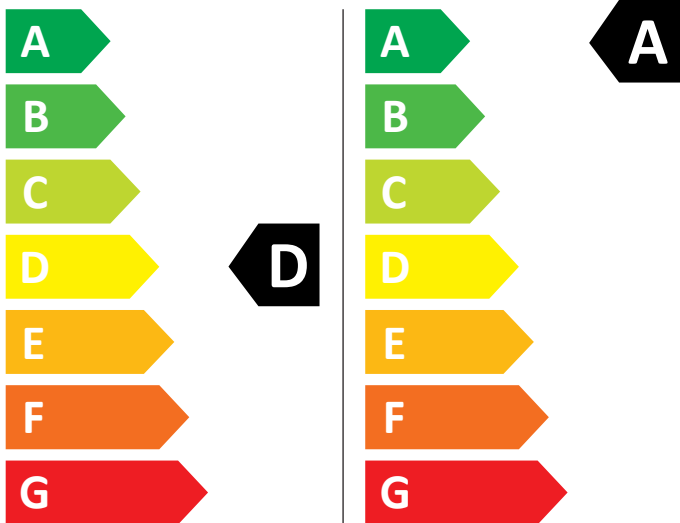

ENERG

GORENJE

WD2A854ADS/PL

🚰 266 kWh / 100🔄

💧 47 kWh / 100🔄

5,0 kg

8,0 kg

80 L