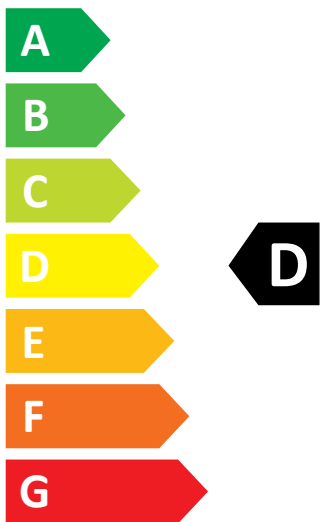

# ENERG

AEG

LWR85165OP 914611303

307 kWh / 100

51 kWh / 100

6,0 kg

10,0 kg

75 L