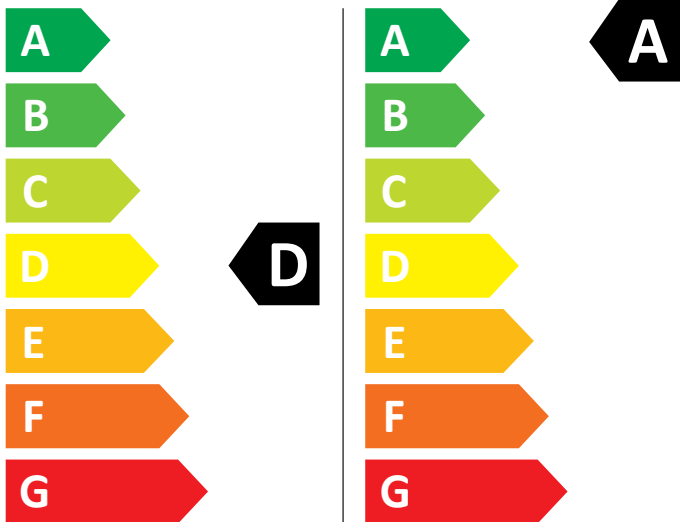

ENERG

Bosch

WNC254A90

305 kWh / 100

52 kWh / 100

6,0 kg

10,5 kg

75 L