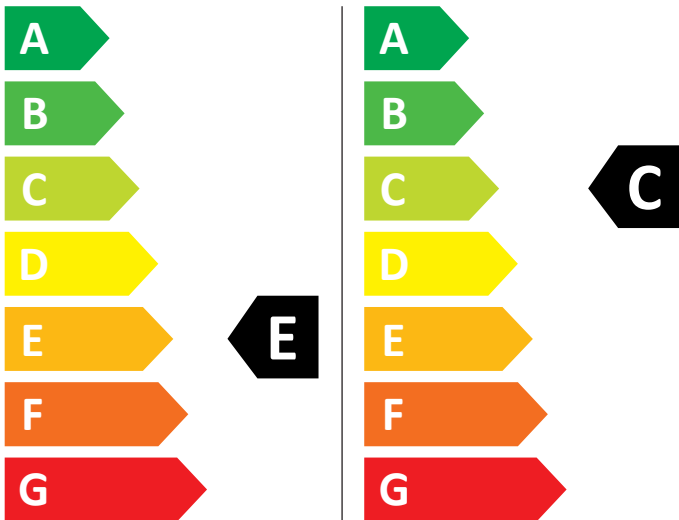

ENERG

Samsung

WD80T4046EE

326 kWh / 100

63 kWh / 100

5,0 kg

8,0 kg

80 L