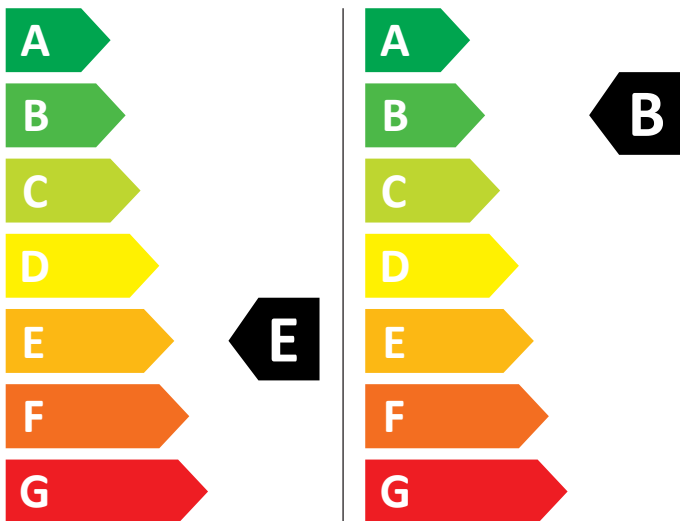

ENERG

hanseatic

HWD86W114BE

360 kWh / 100

55 kWh / 100

8,0 kg

6,0 kg

90 L