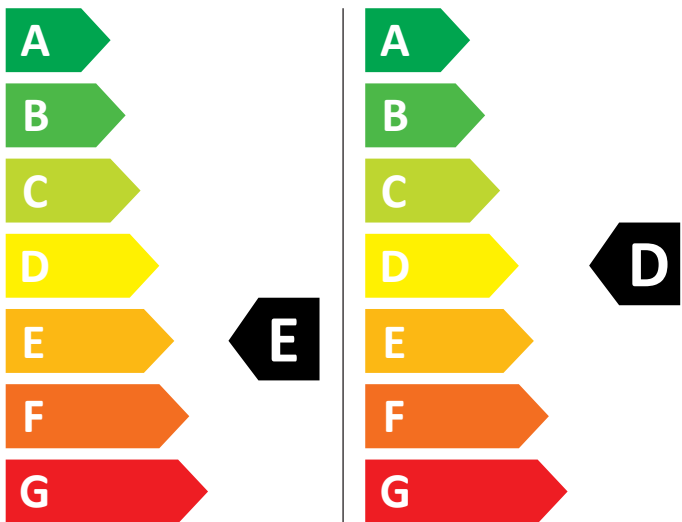

ENERG

LG Electronics

F4J3TM5WD

326 kWh / 100

73 kWh / 100

5,0 kg

8,0 kg

80 L