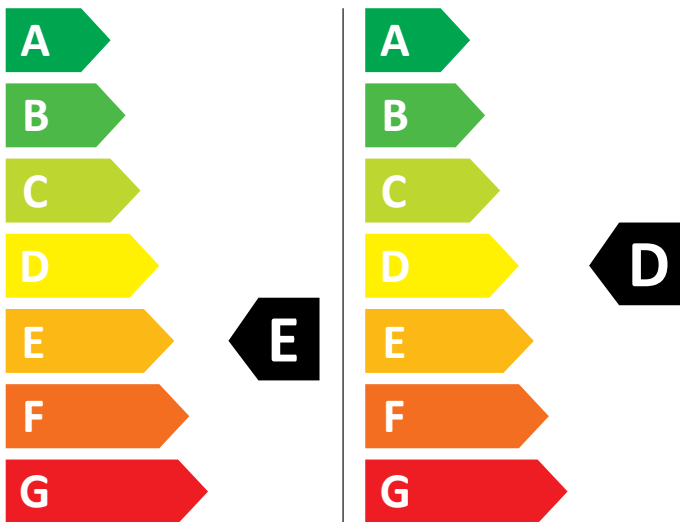

ENERG

Beko

HTE 7616 X0 7169343800

265 kWh / 100

69 kWh / 100

4,0 kg

7,0 kg

46 L