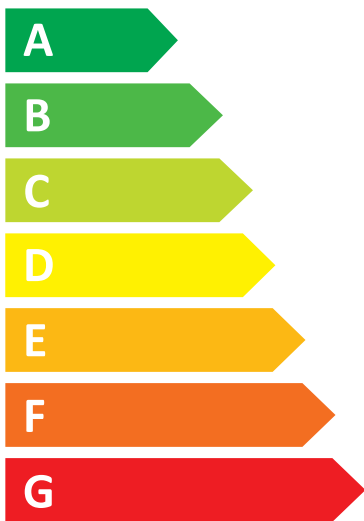

ENERG

Samsung

WW1BDG5B25AE

48 kWh /

11,0 kg

4:00

54 L

ABCDEFG