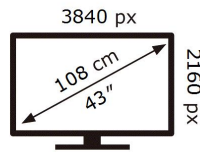

ENERGY

SAMSUNG

QB43R

67 kWh/1000h

2019/2013