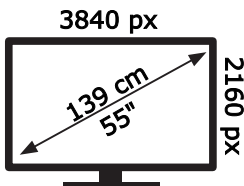

ENERG

TOSHIBA

55UL2163DAY

82 kWh/1000h

ABCDEF **G**

123 kWh/1000h

50611098

2019/2013